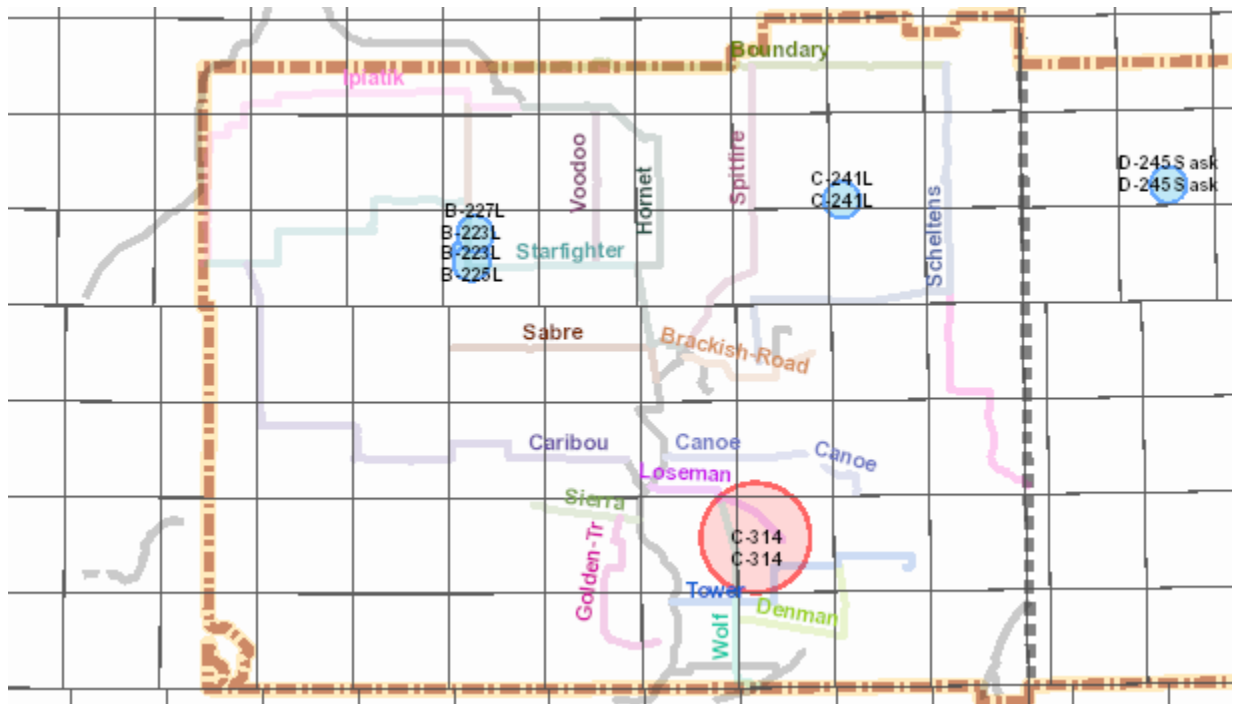

SK Notes: No Notes

12 - 18 May 2012

Wednesday 16

Alberta

AB Notes: No Notes

Saskatchewan

SK Notes: No Notes

12 - 18 May 2012

Thursday 17

Alberta

AB Notes: No Notes

Saskatchewan

SK Notes: No Notes

12 - 18 May 2012

Friday 18

Alberta