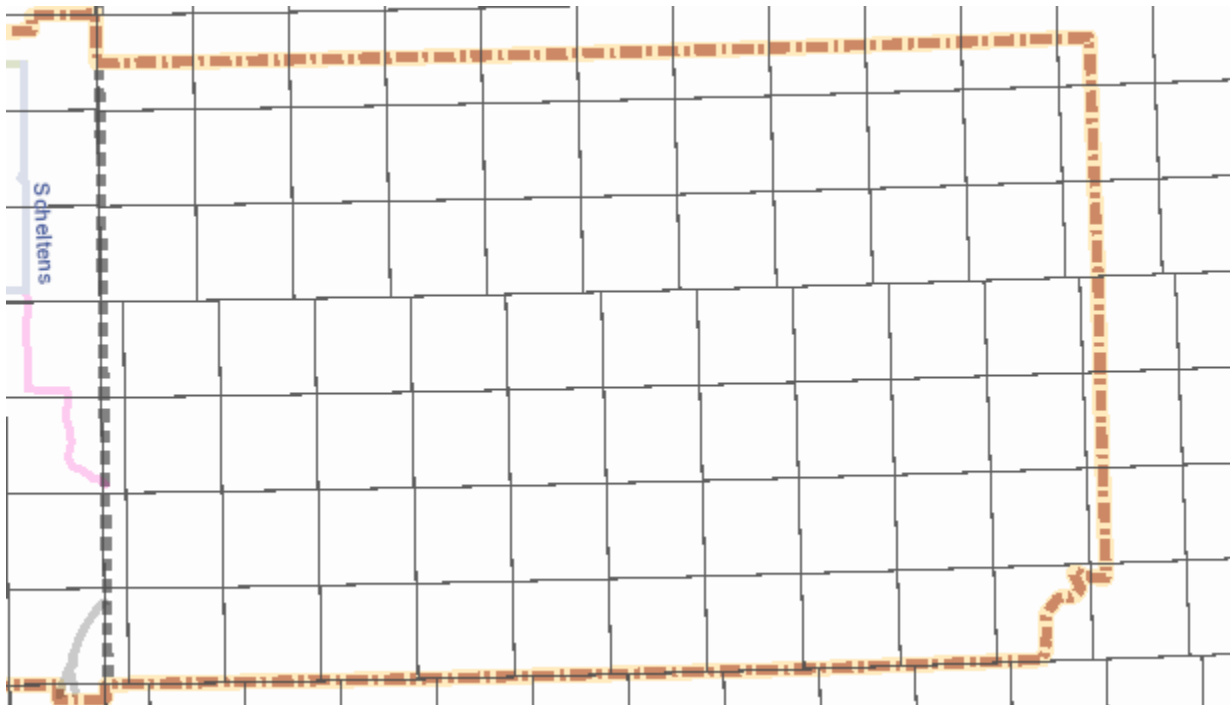

AB Notes: No Notes

Saskatchewan