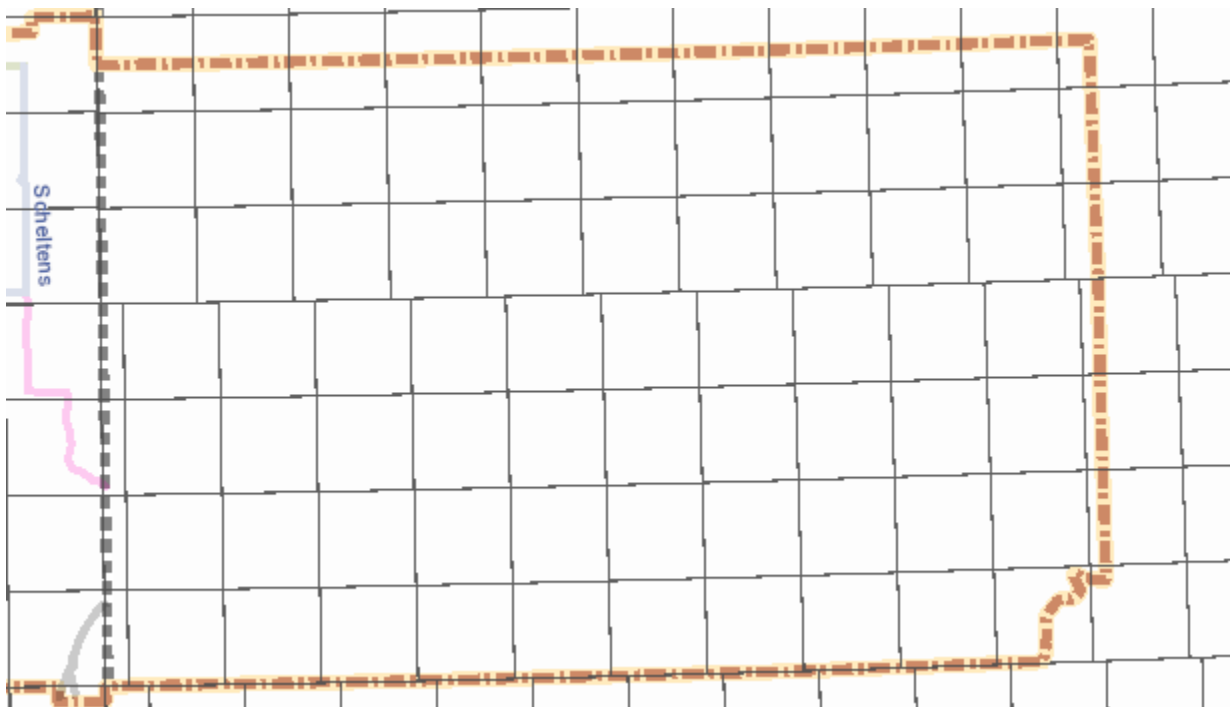

AB Notes: No Notes

Saskatchewan