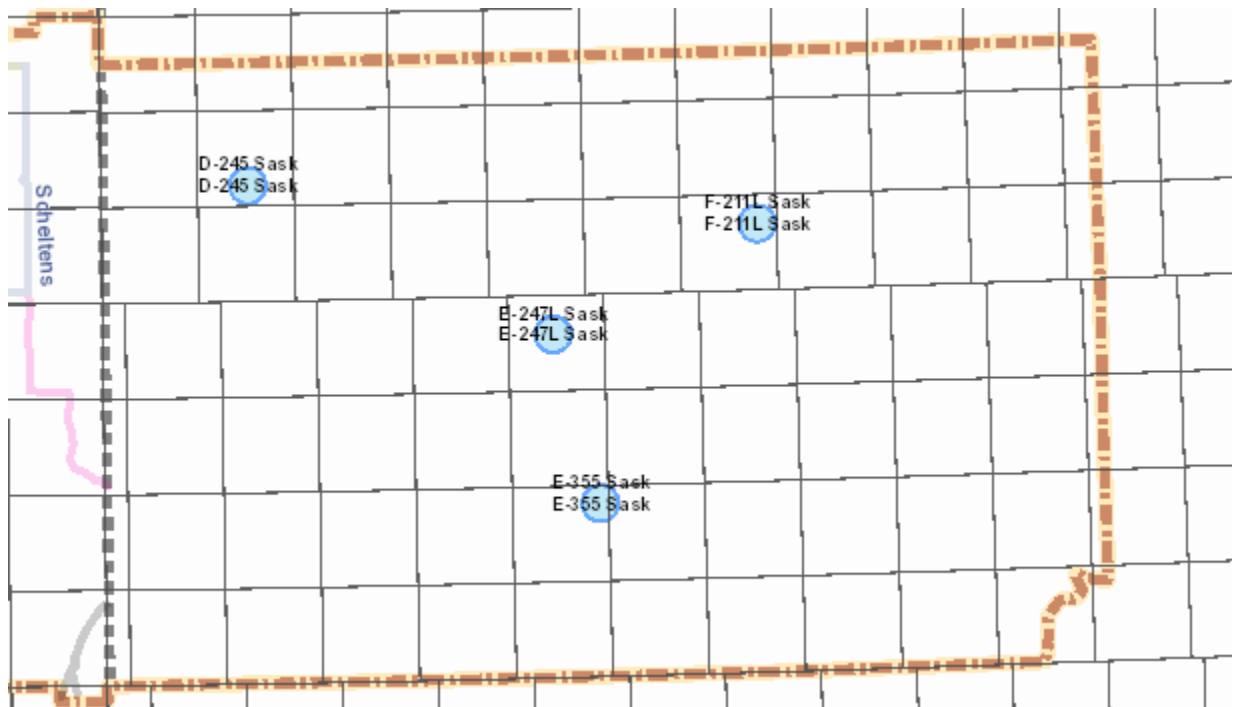

Thursday 17

Alberta

AB Notes: No Notes

Saskatchewan

SK Notes: No Notes

12 - 18 May 2012

Friday 18

Alberta

AB Notes: No Notes

Saskatchewan

SK Notes: No Notes