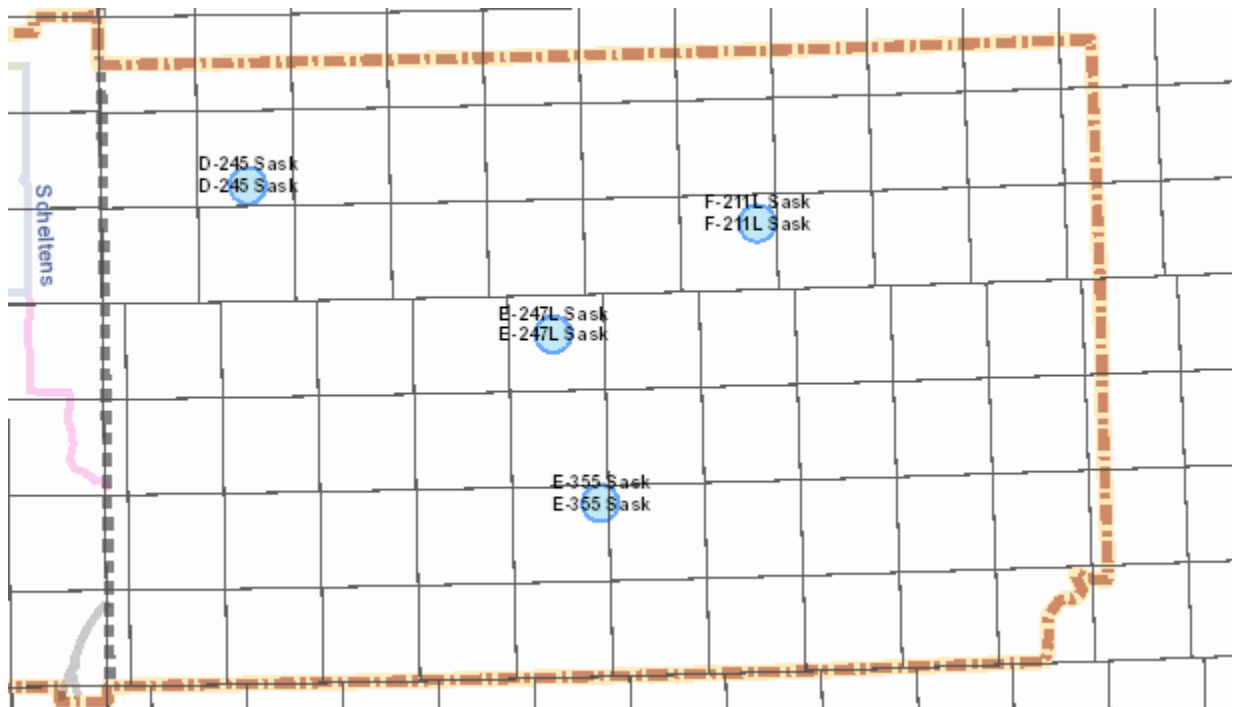

AB Notes: No Notes

Saskatchewan

SK Notes: No Notes

12 - 18 May 2012

Tuesday 15

Alberta

AB Notes: No Notes

Saskatchewan

SK Notes: No Notes

12 - 18 May 2012

Wednesday 16

Alberta

AB Notes: No Notes

Saskatchewan

SK Notes: No Notes

12 - 18 May 2012