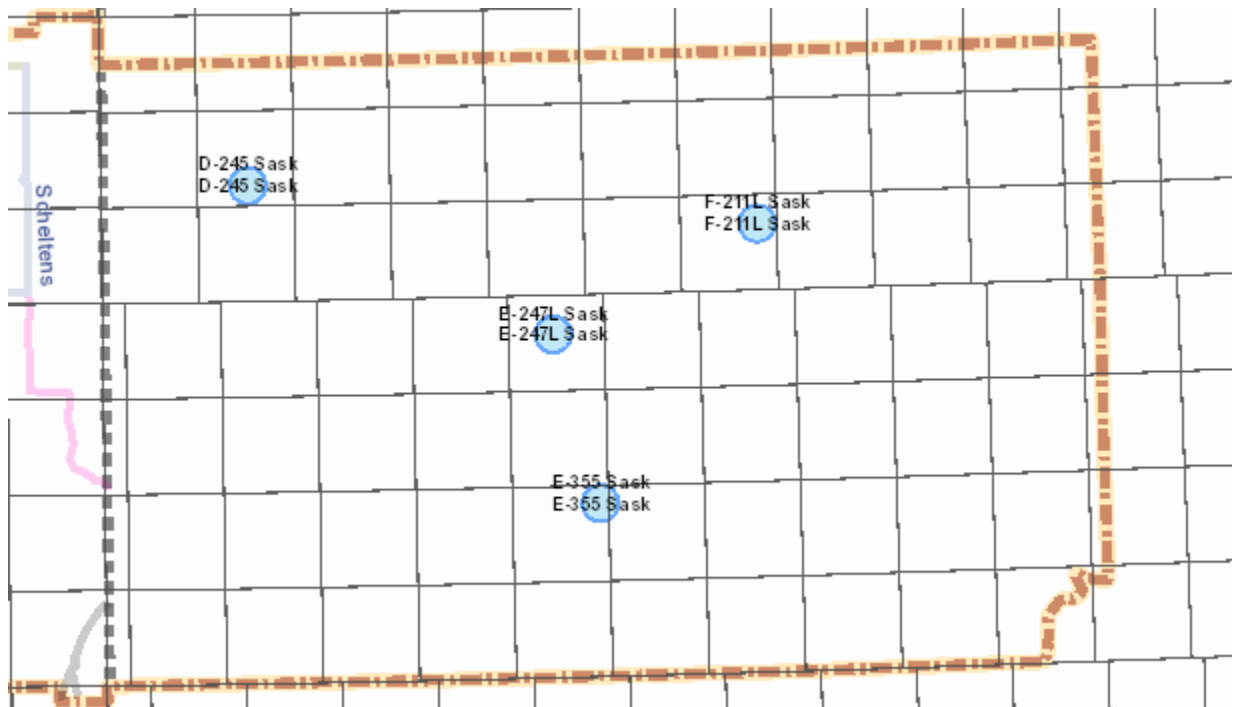

SK Notes: No Notes

12 - 18 May 2012

Wednesday 16

Alberta

AB Notes: No Notes

Saskatchewan

SK Notes: No Notes

12 - 18 May 2012

Thursday 17

Alberta

AB Notes: No Notes

Saskatchewan

SK Notes: No Notes

12 - 18 May 2012

Friday 18

Alberta