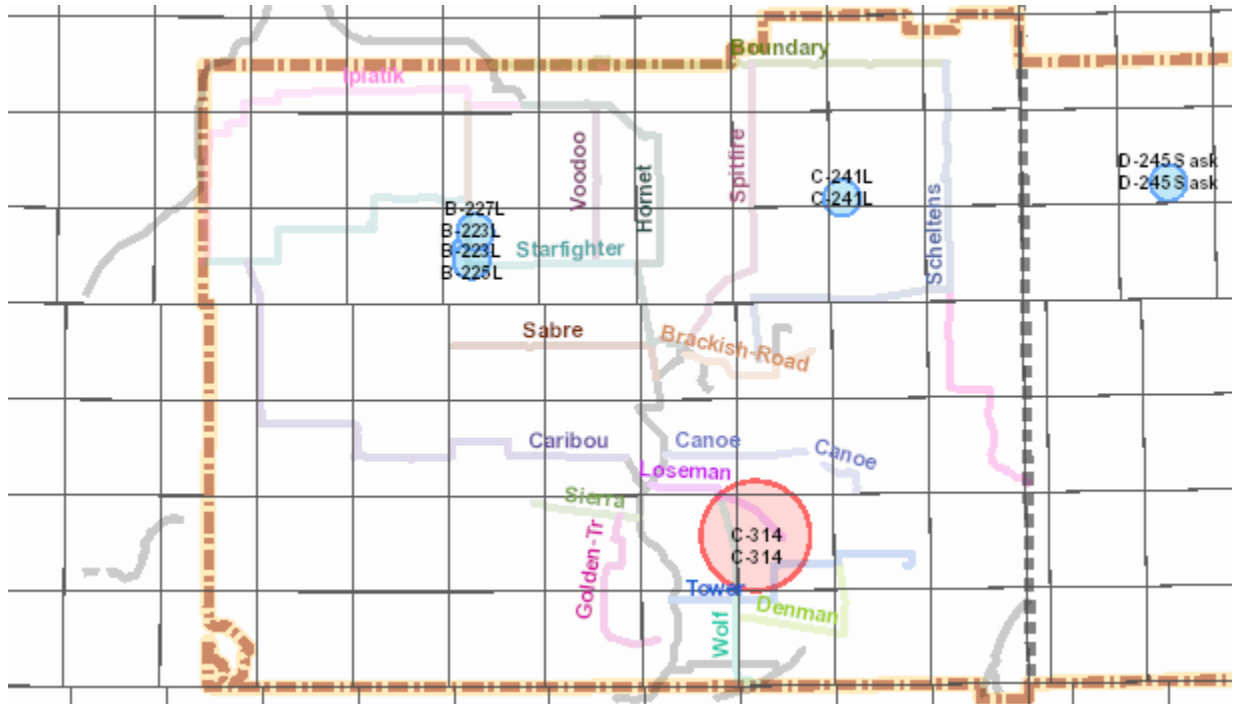

Thursday 17

Alberta

AB Notes: No Notes

Saskatchewan

SK Notes: No Notes

12 - 18 May 2012

Friday 18

Alberta

AB Notes: No Notes

Saskatchewan

SK Notes: No Notes