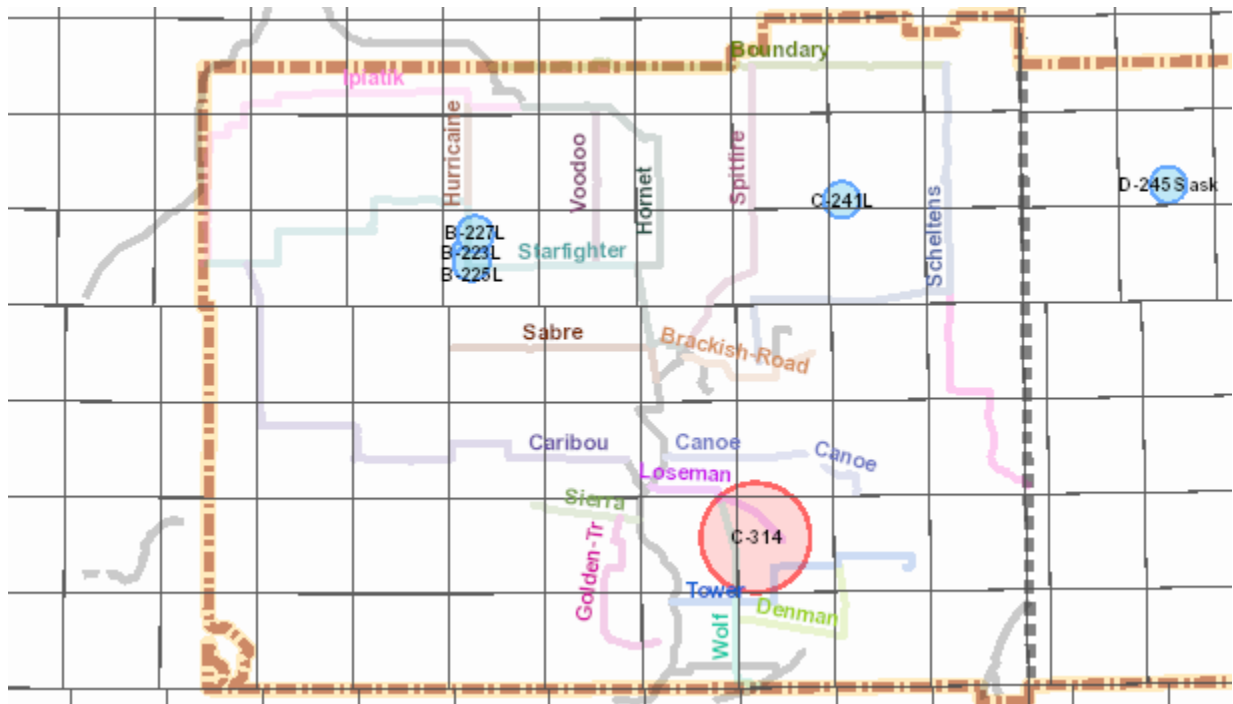

Sunday 13

Alberta

AB Notes: No Notes

Saskatchewan

SK Notes: No Notes

12 - 18 May 2012

Monday 14

Alberta

AB Notes: No Notes

Saskatchewan

SK Notes: No Notes

12 - 18 May 2012

Tuesday 15

Alberta

AB Notes: No Notes

Saskatchewan