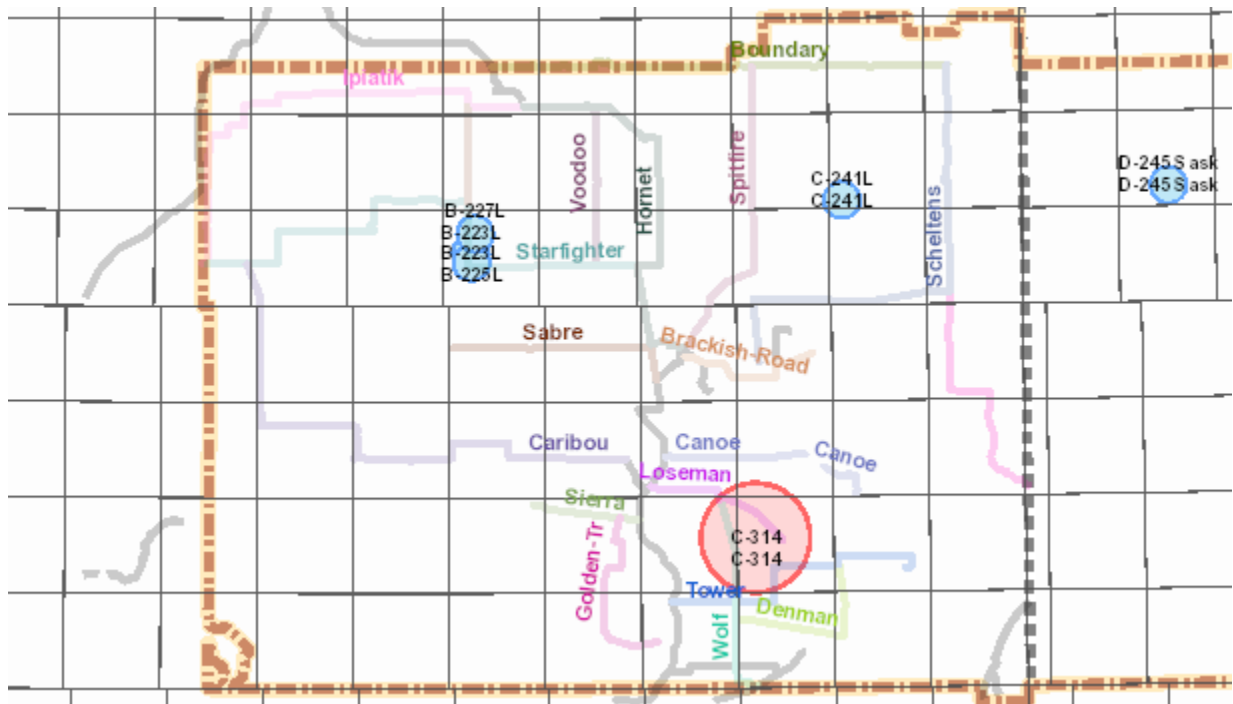

AB Notes: No Notes

Saskatchewan

SK Notes: No Notes

12 - 18 May 2012

Tuesday 15

Alberta

AB Notes: No Notes

Saskatchewan

SK Notes: No Notes

12 - 18 May 2012

Wednesday 16

Alberta

AB Notes: No Notes

Saskatchewan

SK Notes: No Notes

12 - 18 May 2012