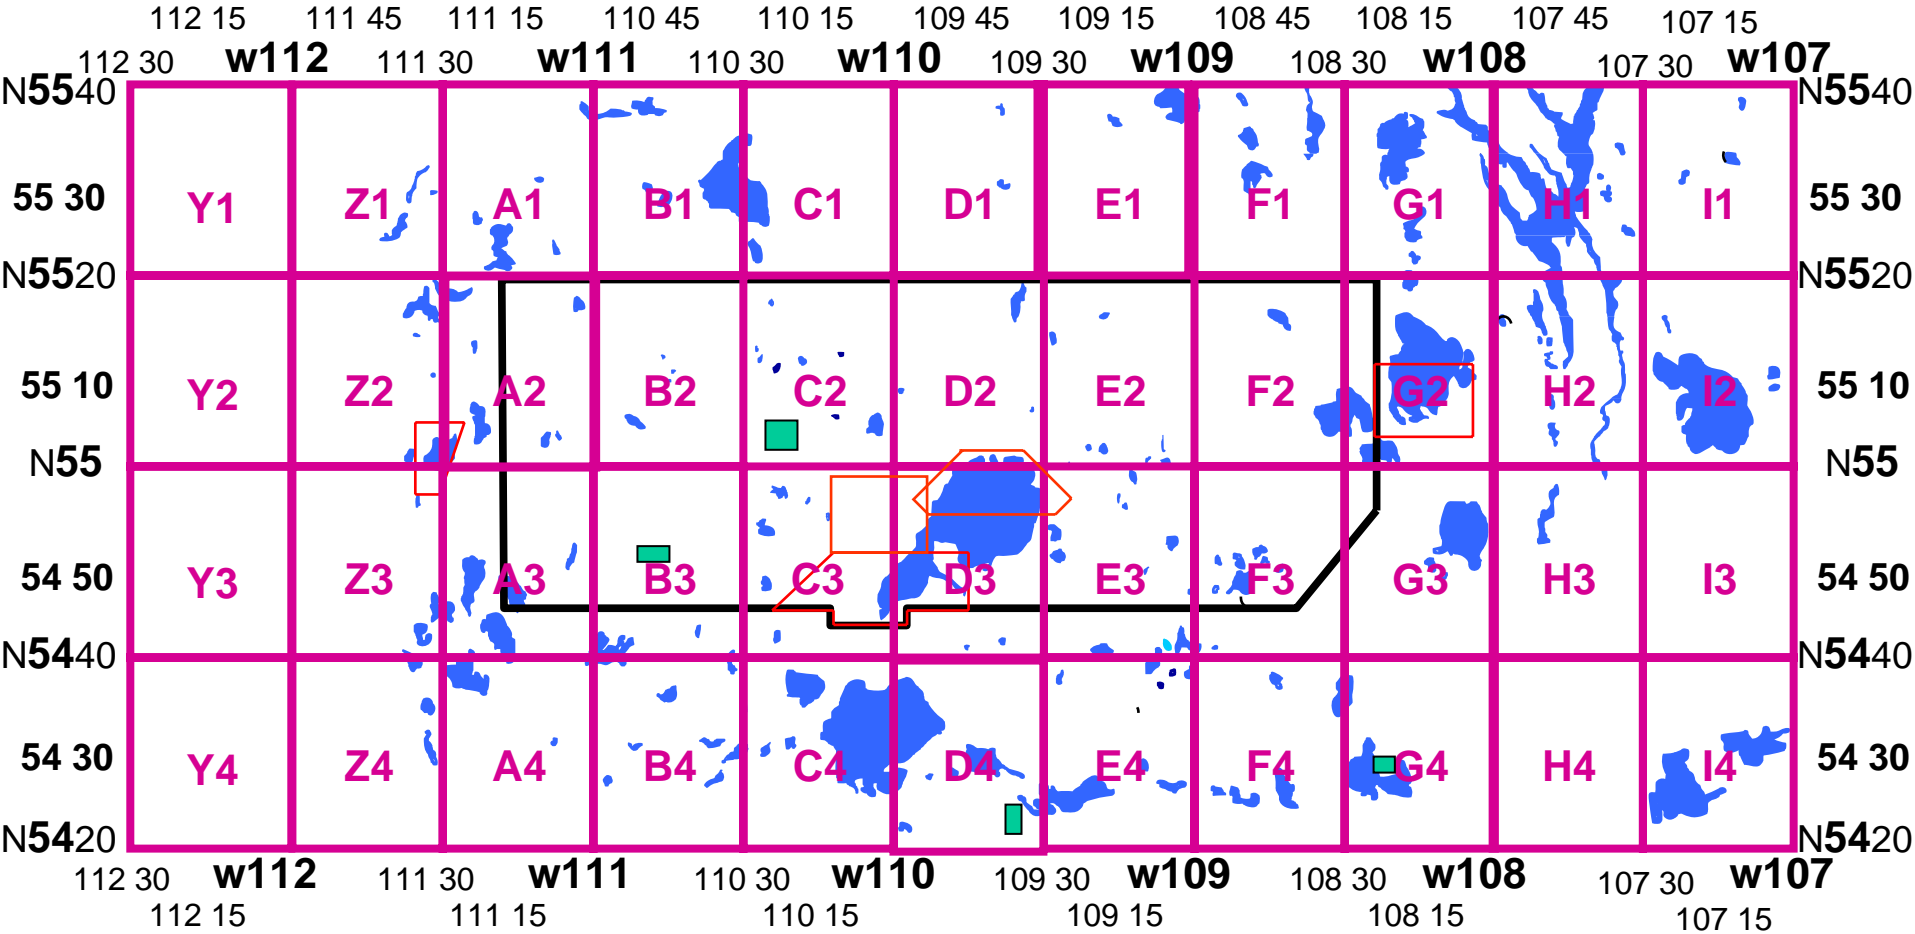

FIRE GRIDS

Fires Reported are shown as:

Extinguished fires shown as

1515 hrs 22 Sept11

[Link to Alberta Provincial Fire Map](#)

[Link to Saskatchewan Provincial Fire Map](#)